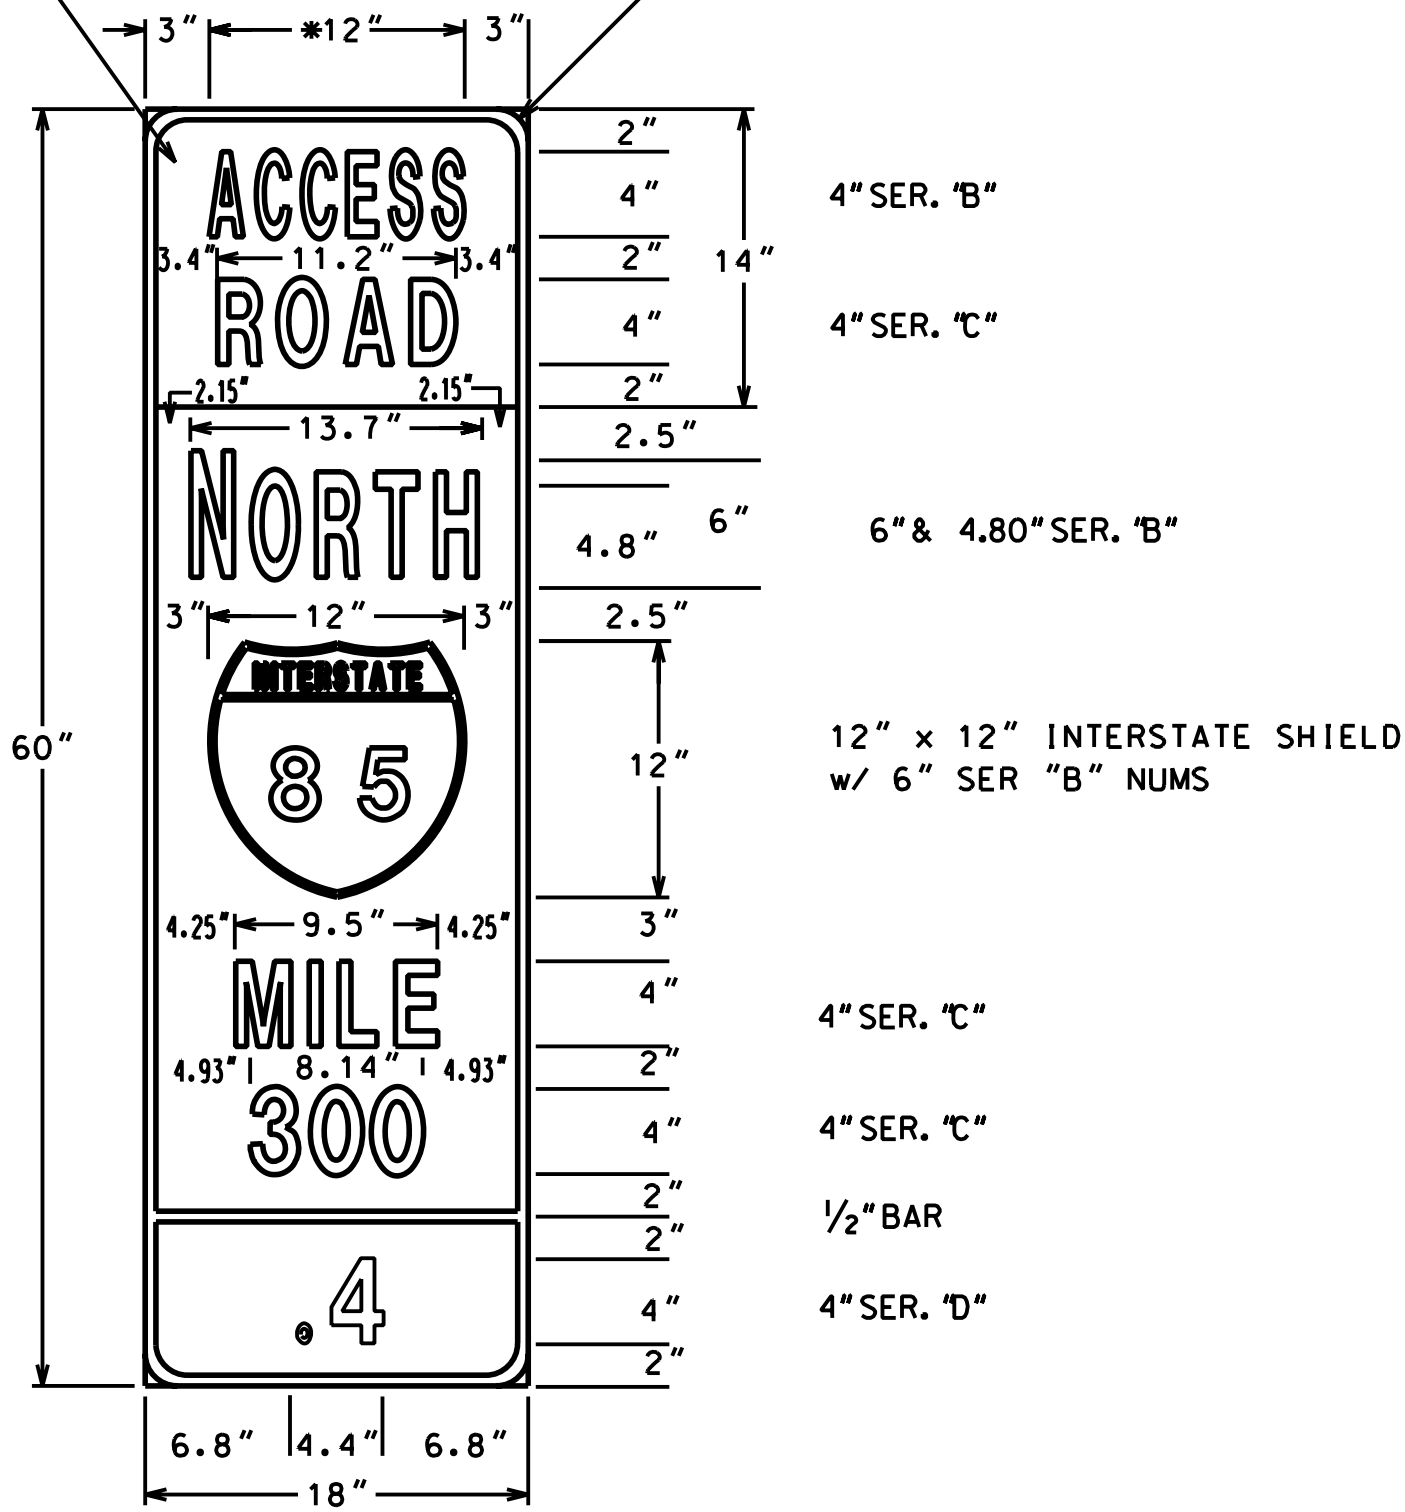

14" YELLOW OVERLAY REQ'D

1/2" BORDER  
1/2" RADIUS

\* REDUCE LETTER SPACING 10% TO FIT  
SIGN SHALL HAVE BLUE REFLECTORIZED  
BACKGROUND WITH WHITE LEGEND AND BORDER.