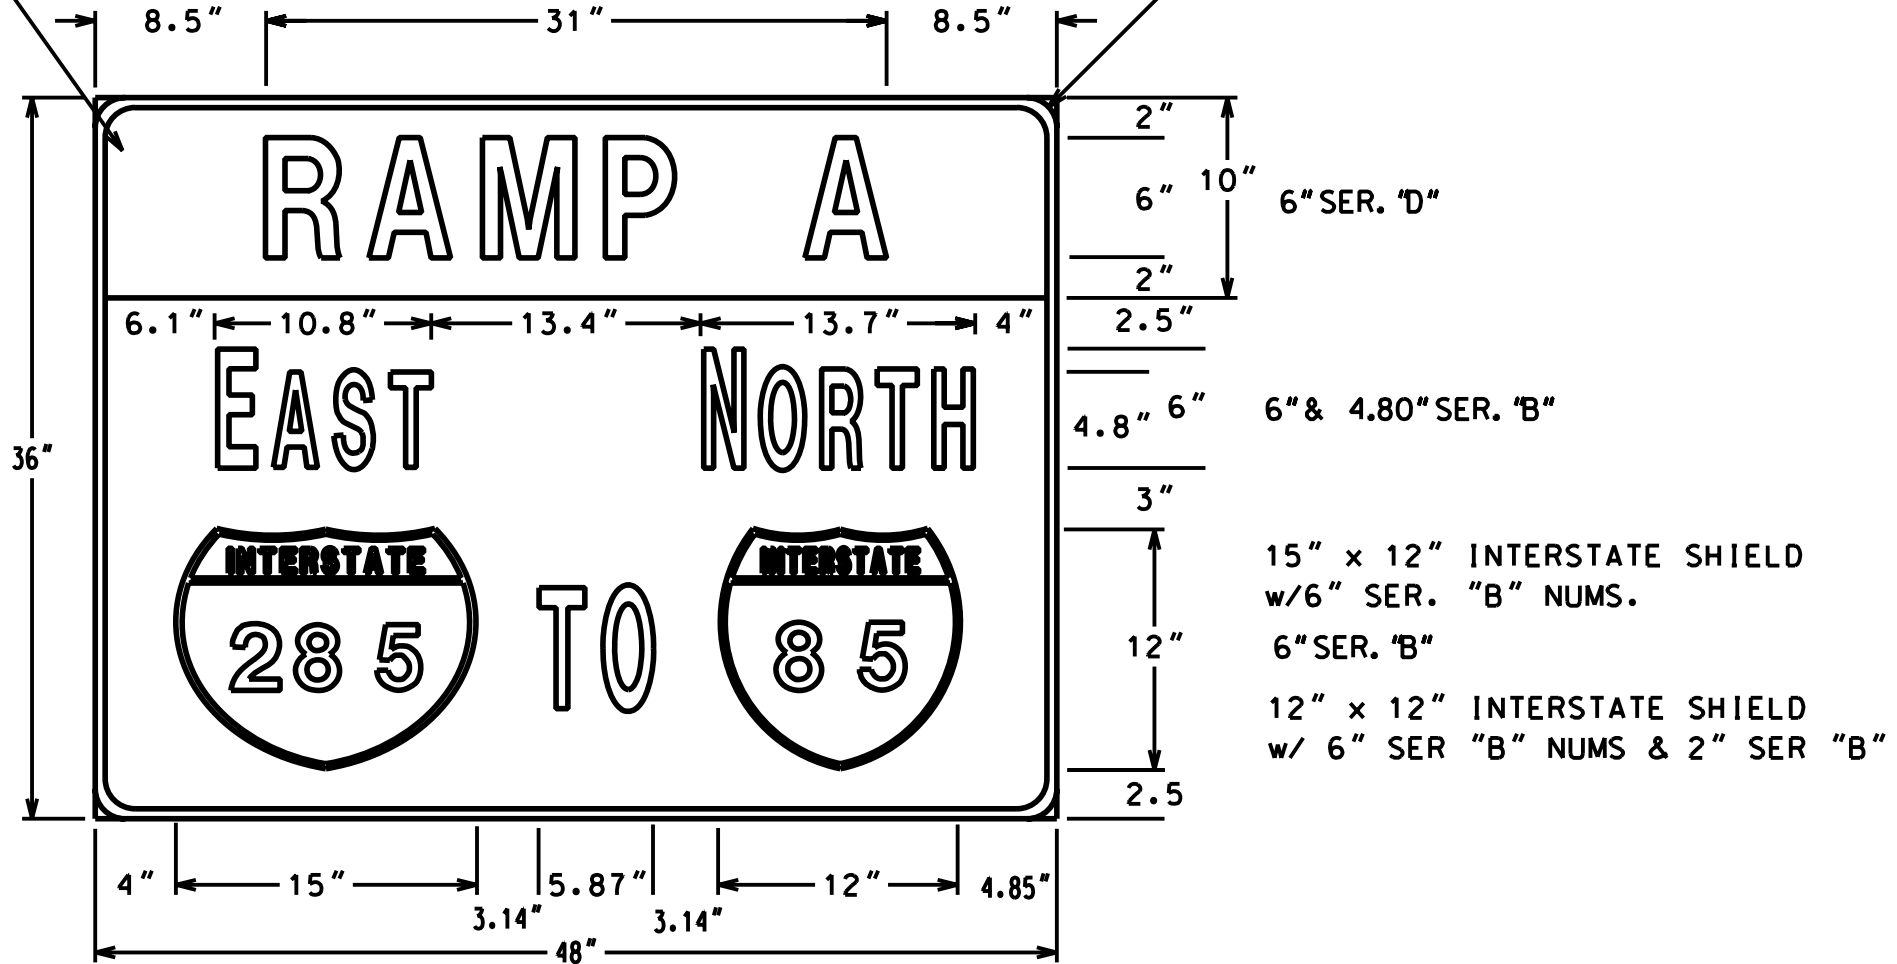

10" YELLOW OVERLAY REQ'D

1/2" BORDER
1/2" RADIUS

SIGN SHALL HAVE GREEN REFLECTORIZED
BACKGROUND WITH WHITE LEGEND AND BORDER.